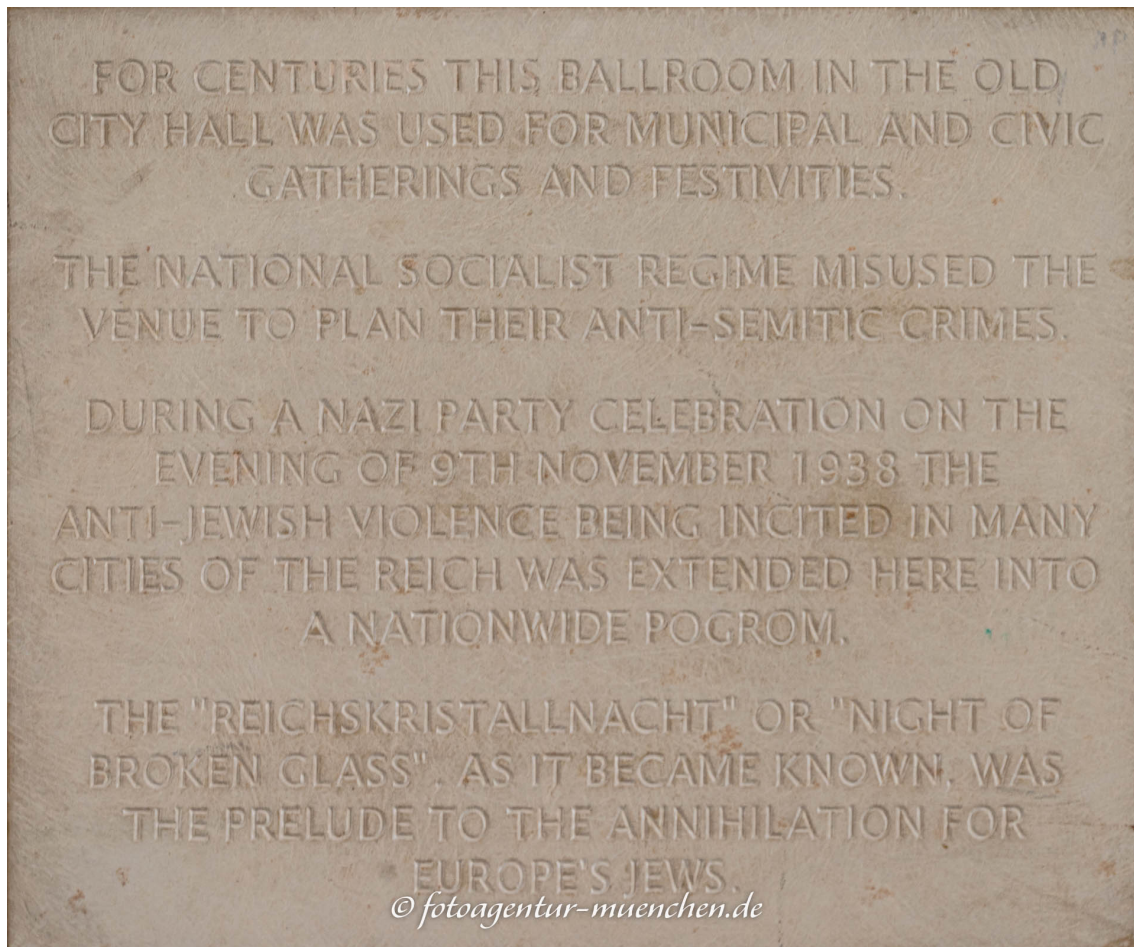

## Gedenktafel - Reichsprogromnacht

---

Stadtbezirk: 1. Altstadt-Lehel

Stadtteil: Altstadt

FOR CENTURIES, THIS BALLROOM IN THE OLD CITY HALL WAS USED FOR MUNICIPAL AND CIVIC GATHERINGS AND FESTIVITIES.

THE NATIONAL SOCIALIST REGIME MISUSED THE VENUE TO PLAN THEIR ANTI-SEMITIC CRIMES.

DURING A NAZI PARTY CELEBRATION ON THE EVENING OF 9TH NOVEMBER 1938 THE ANTI-JEWISH VIOLENCE BEING INCITED IN MANY CITIES OF THE REICH WAS EXTENDED HERE INTO A NATIONWIDE POGROM.

THE "REICHSKRISTALLNACHT" OR "NIGHT OF BROKEN GLASS", AS IT BECAME KNOWN, WAS THE PRELUDE TO THE ANNIHILATION FOR EUROPE'S JEWS.